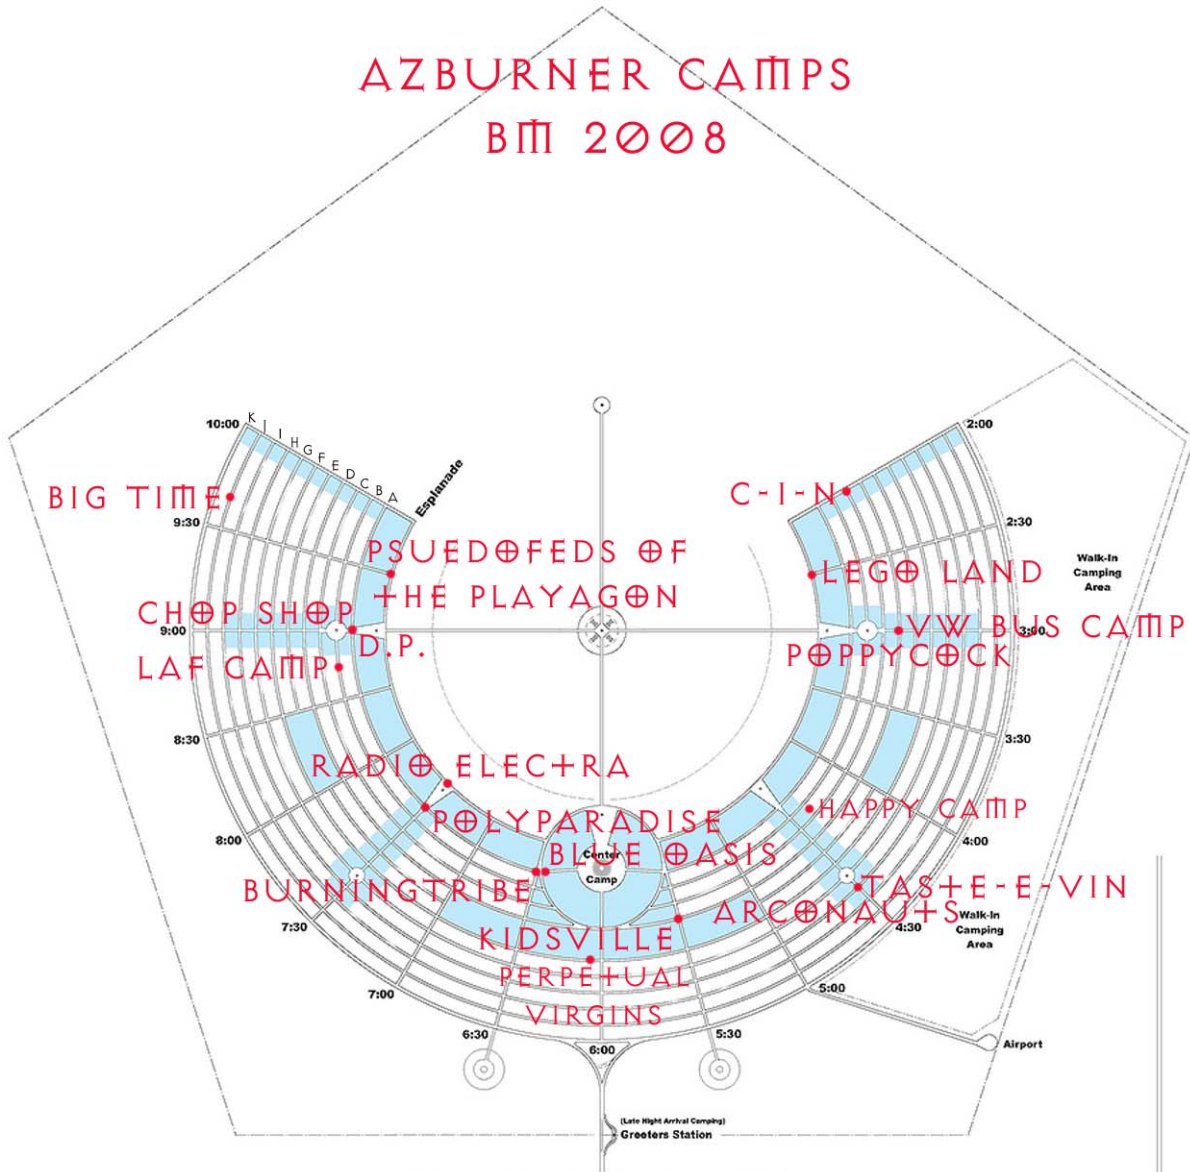

AZBURNER CAMPS BIM 2008

BLACK ROCK CITY
2008

5.2.08 rg